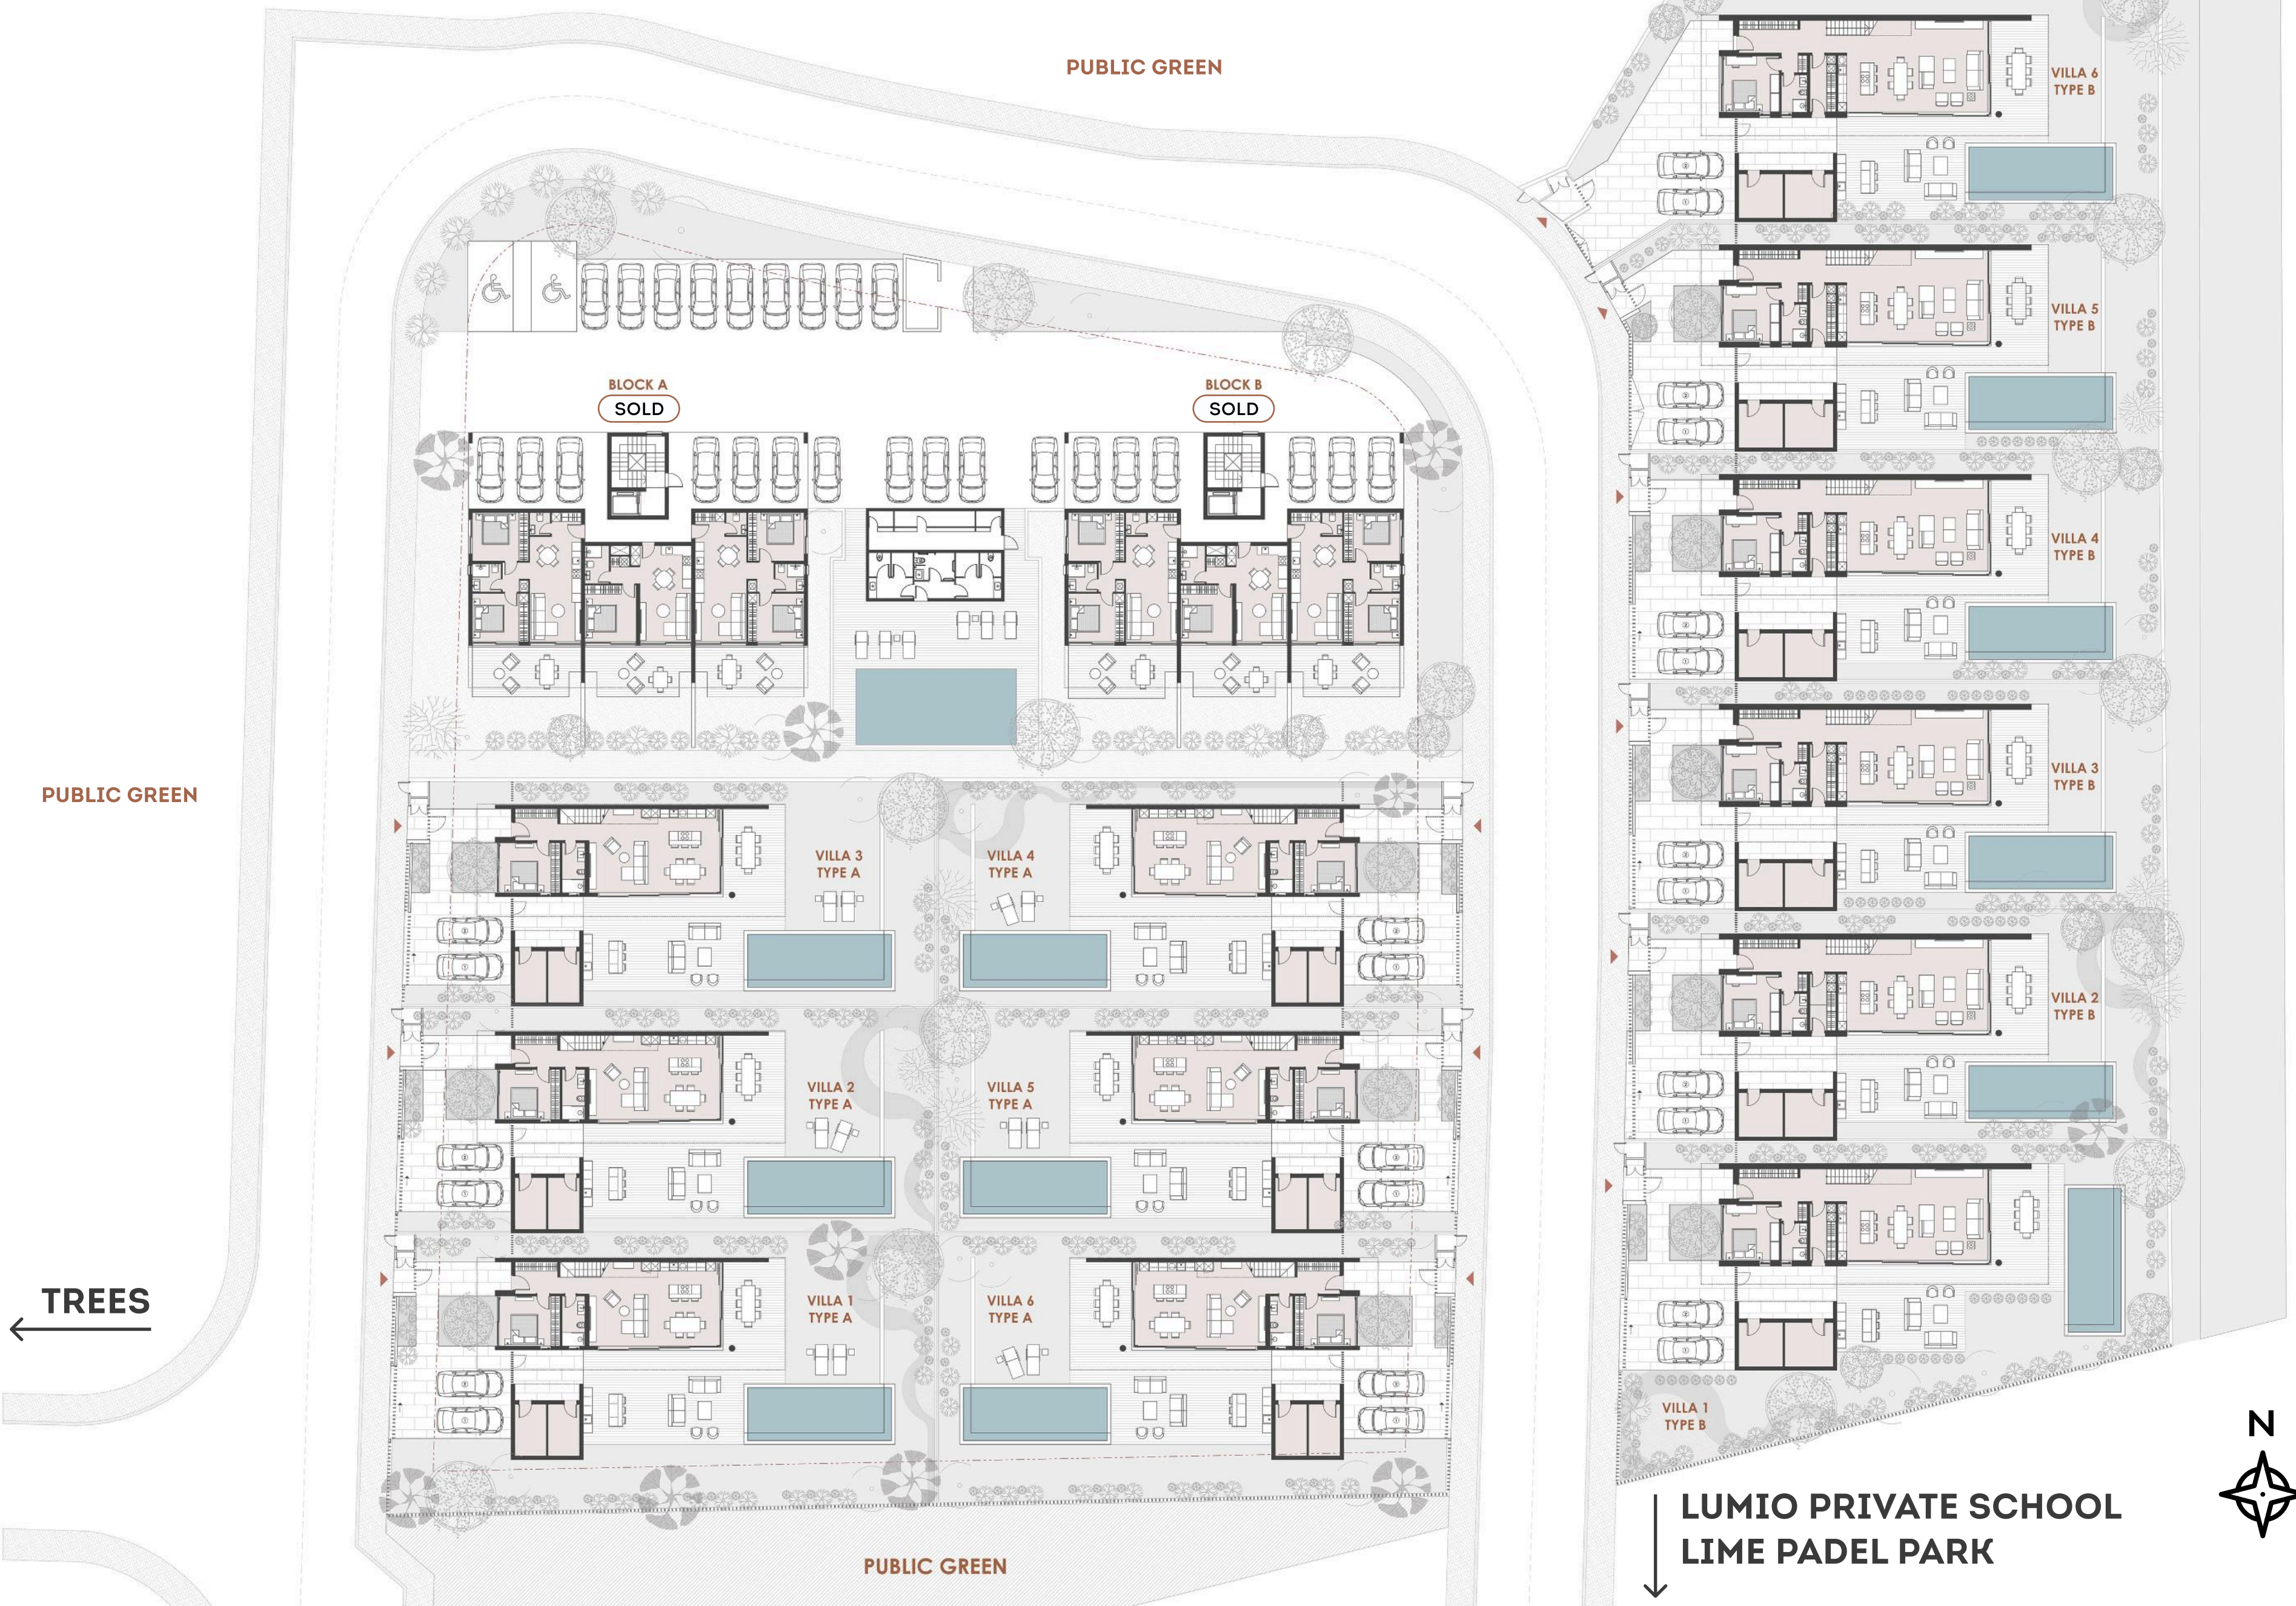

park

VILLAS & APARTMENTS

MASTER PLAN

VILLA A

 5 bedrooms

 302 m²

Internal	215 m ²
Covered verandas	87 m ²
Total covered	302 m²

GROUND FLOOR

VILLA A

 5 bedrooms

 302 m²

2ND FLOOR

Internal	215 m ²
Covered verandas	87 m ²
Total covered	302 m²

1ST FLOOR

VILLA B

 6 bedrooms

 397 m²

Internal	286 m ²
Covered verandas	111 m ²
Total covered	397 m²

GROUND FLOOR

VILLA B

 6 bedrooms

 397 m²

Internal	286 m ²
Covered verandas	111 m ²
Total covered	397 m²

2ND FLOOR