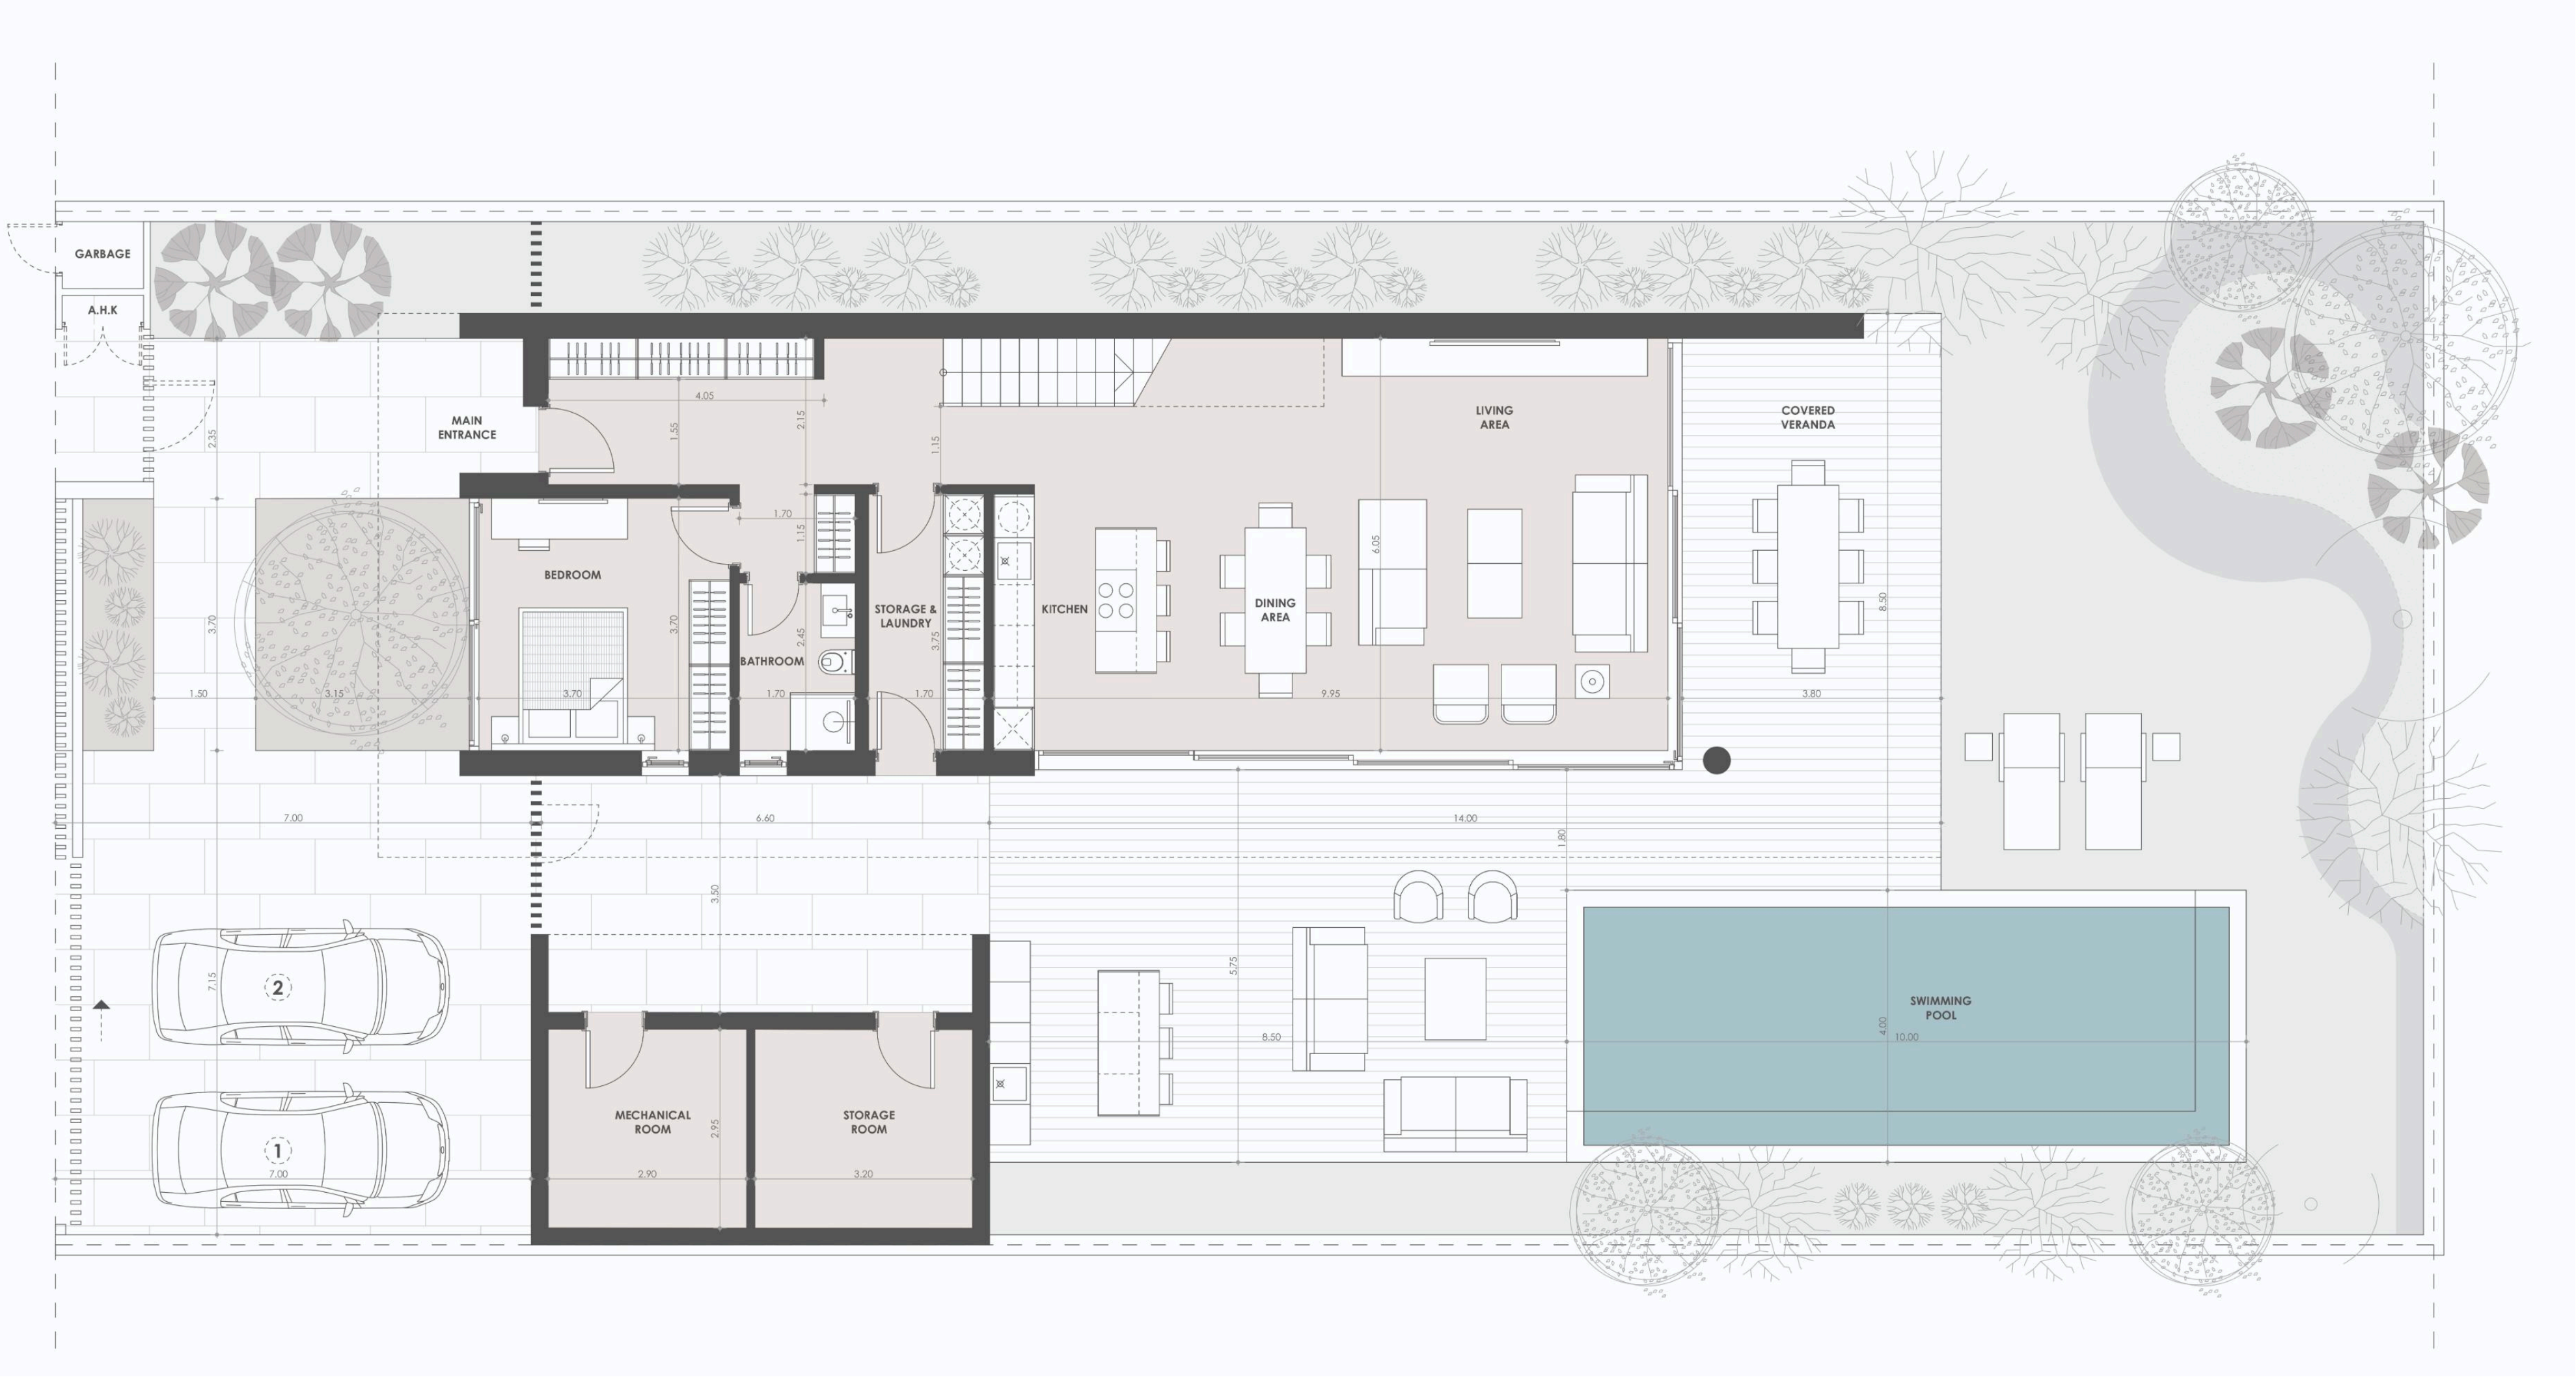

park

VILLAS & APARTMENTS

MASTER PLAN

VILLA A

 5 bedrooms

 302 m²

Internal	215 m ²
Covered verandas	87 m ²
Total covered	302 m²

GROUND FLOOR

VILLA A

 5 bedrooms

 302 m²

2ND FLOOR

Internal	215 m ²
Covered verandas	87 m ²
Total covered	302 m²

1ST FLOOR

VILLA B

 6 bedrooms

 397 m²

Internal	286 m ²
Covered verandas	111 m ²
Total covered	397 m²

GROUND FLOOR

VILLA B

 6 bedrooms

 397 m²

Internal	286 m ²
Covered verandas	111 m ²
Total covered	397 m²

2ND FLOOR