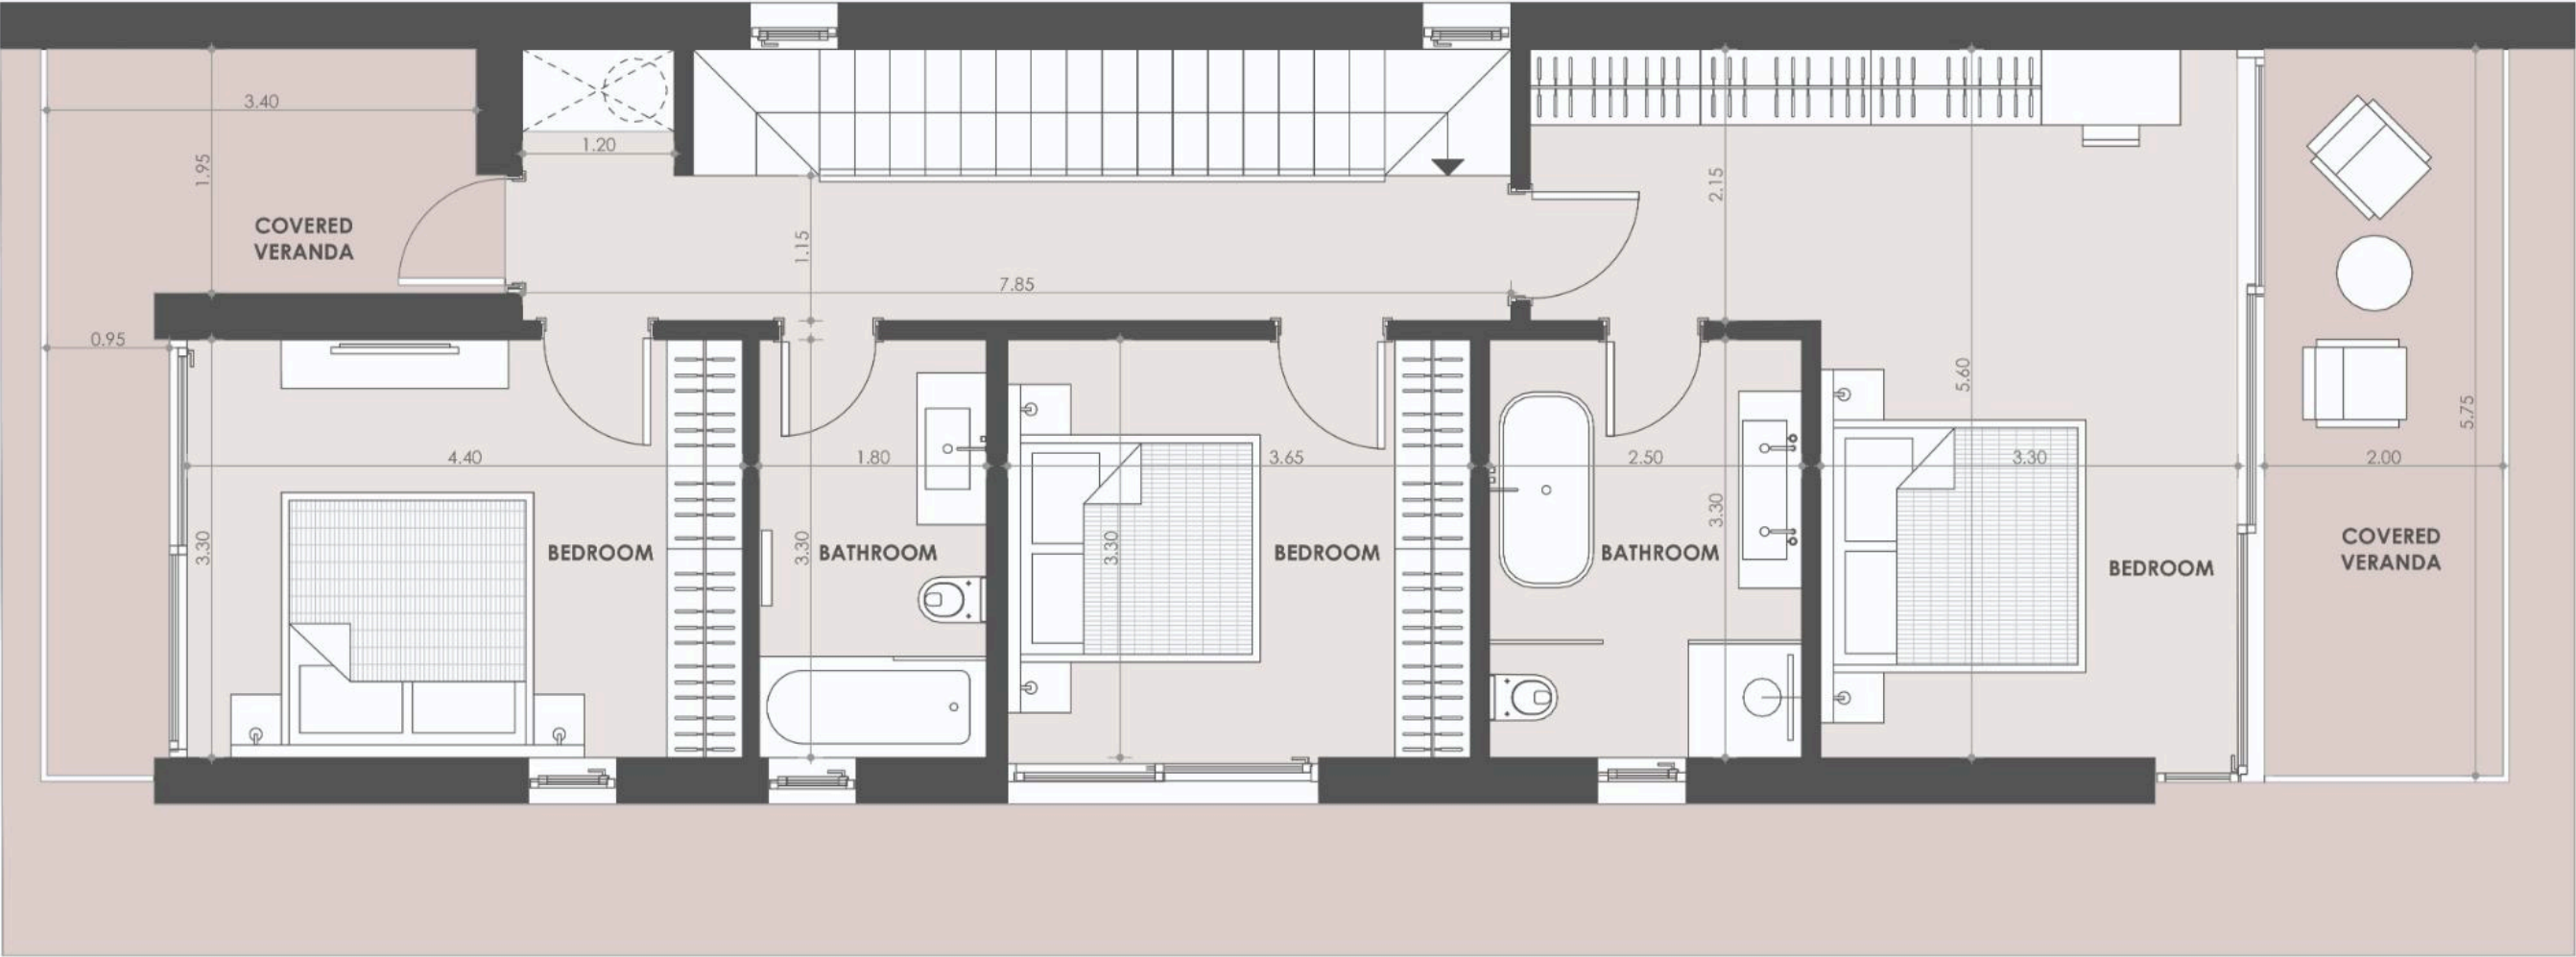

park

VILLAS & APARTMENTS

MASTER PLAN

VILLA A

 5 bedrooms

 302 m²

Internal	215 m ²
Covered verandas	87 m ²
Total covered	302 m²

GROUND FLOOR

VILLA A

 5 bedrooms

 302 m²

2ND FLOOR

Internal	215 m ²
Covered verandas	87 m ²
Total covered	302 m²

1ST FLOOR

VILLA B

 6 bedrooms

 397 m²

Internal	286 m ²
Covered verandas	111 m ²
Total covered	397 m²

GROUND FLOOR

VILLA B

 6 bedrooms

 397 m²

Internal	286 m ²
Covered verandas	111 m ²
Total covered	397 m²

2ND FLOOR