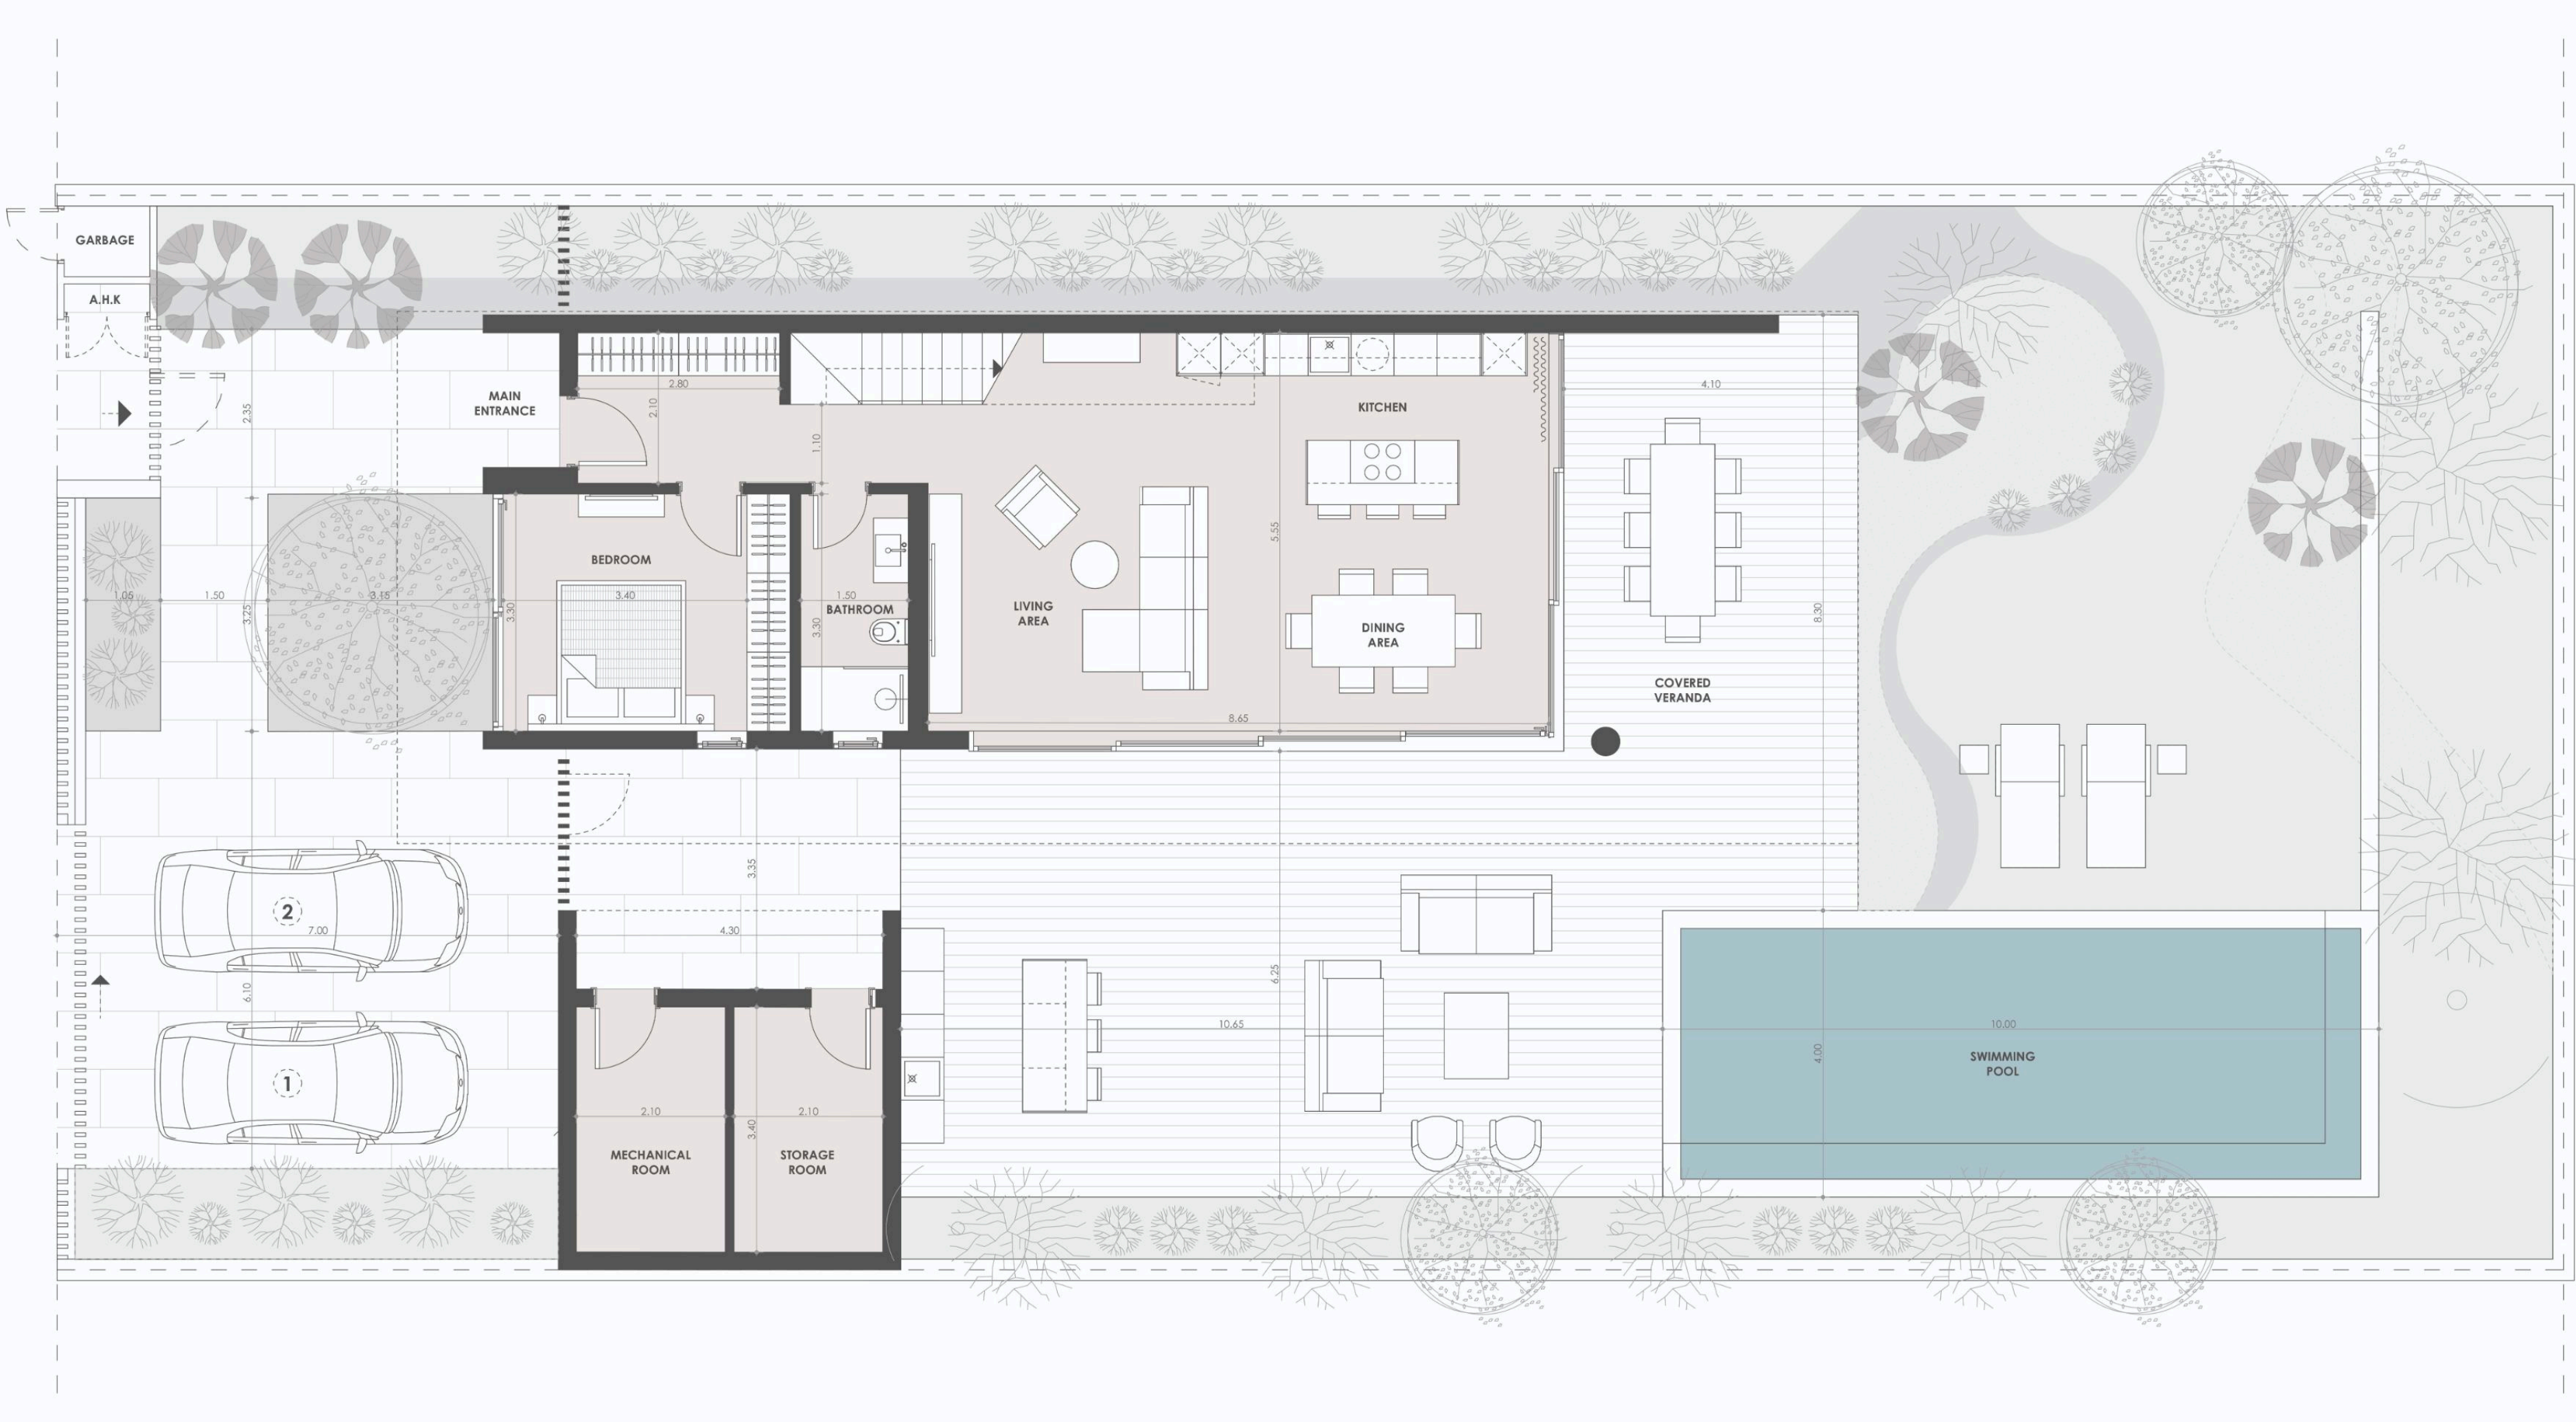

park

VILLAS & APARTMENTS

MASTER PLAN

VILLA A

 5 bedrooms

 302 m²

Internal	215 m ²
Covered verandas	87 m ²
Total covered	302 m²

GROUND FLOOR

VILLA A

 5 bedrooms

 302 m²

2ND FLOOR

Internal	215 m ²
Covered verandas	87 m ²
Total covered	302 m²

1ST FLOOR

VILLA B

 6 bedrooms

 397 m²

Internal	286 m ²
Covered verandas	111 m ²
Total covered	397 m²

GROUND FLOOR

VILLA B

 6 bedrooms

 397 m²

Internal	286 m ²
Covered verandas	111 m ²
Total covered	397 m²

2ND FLOOR