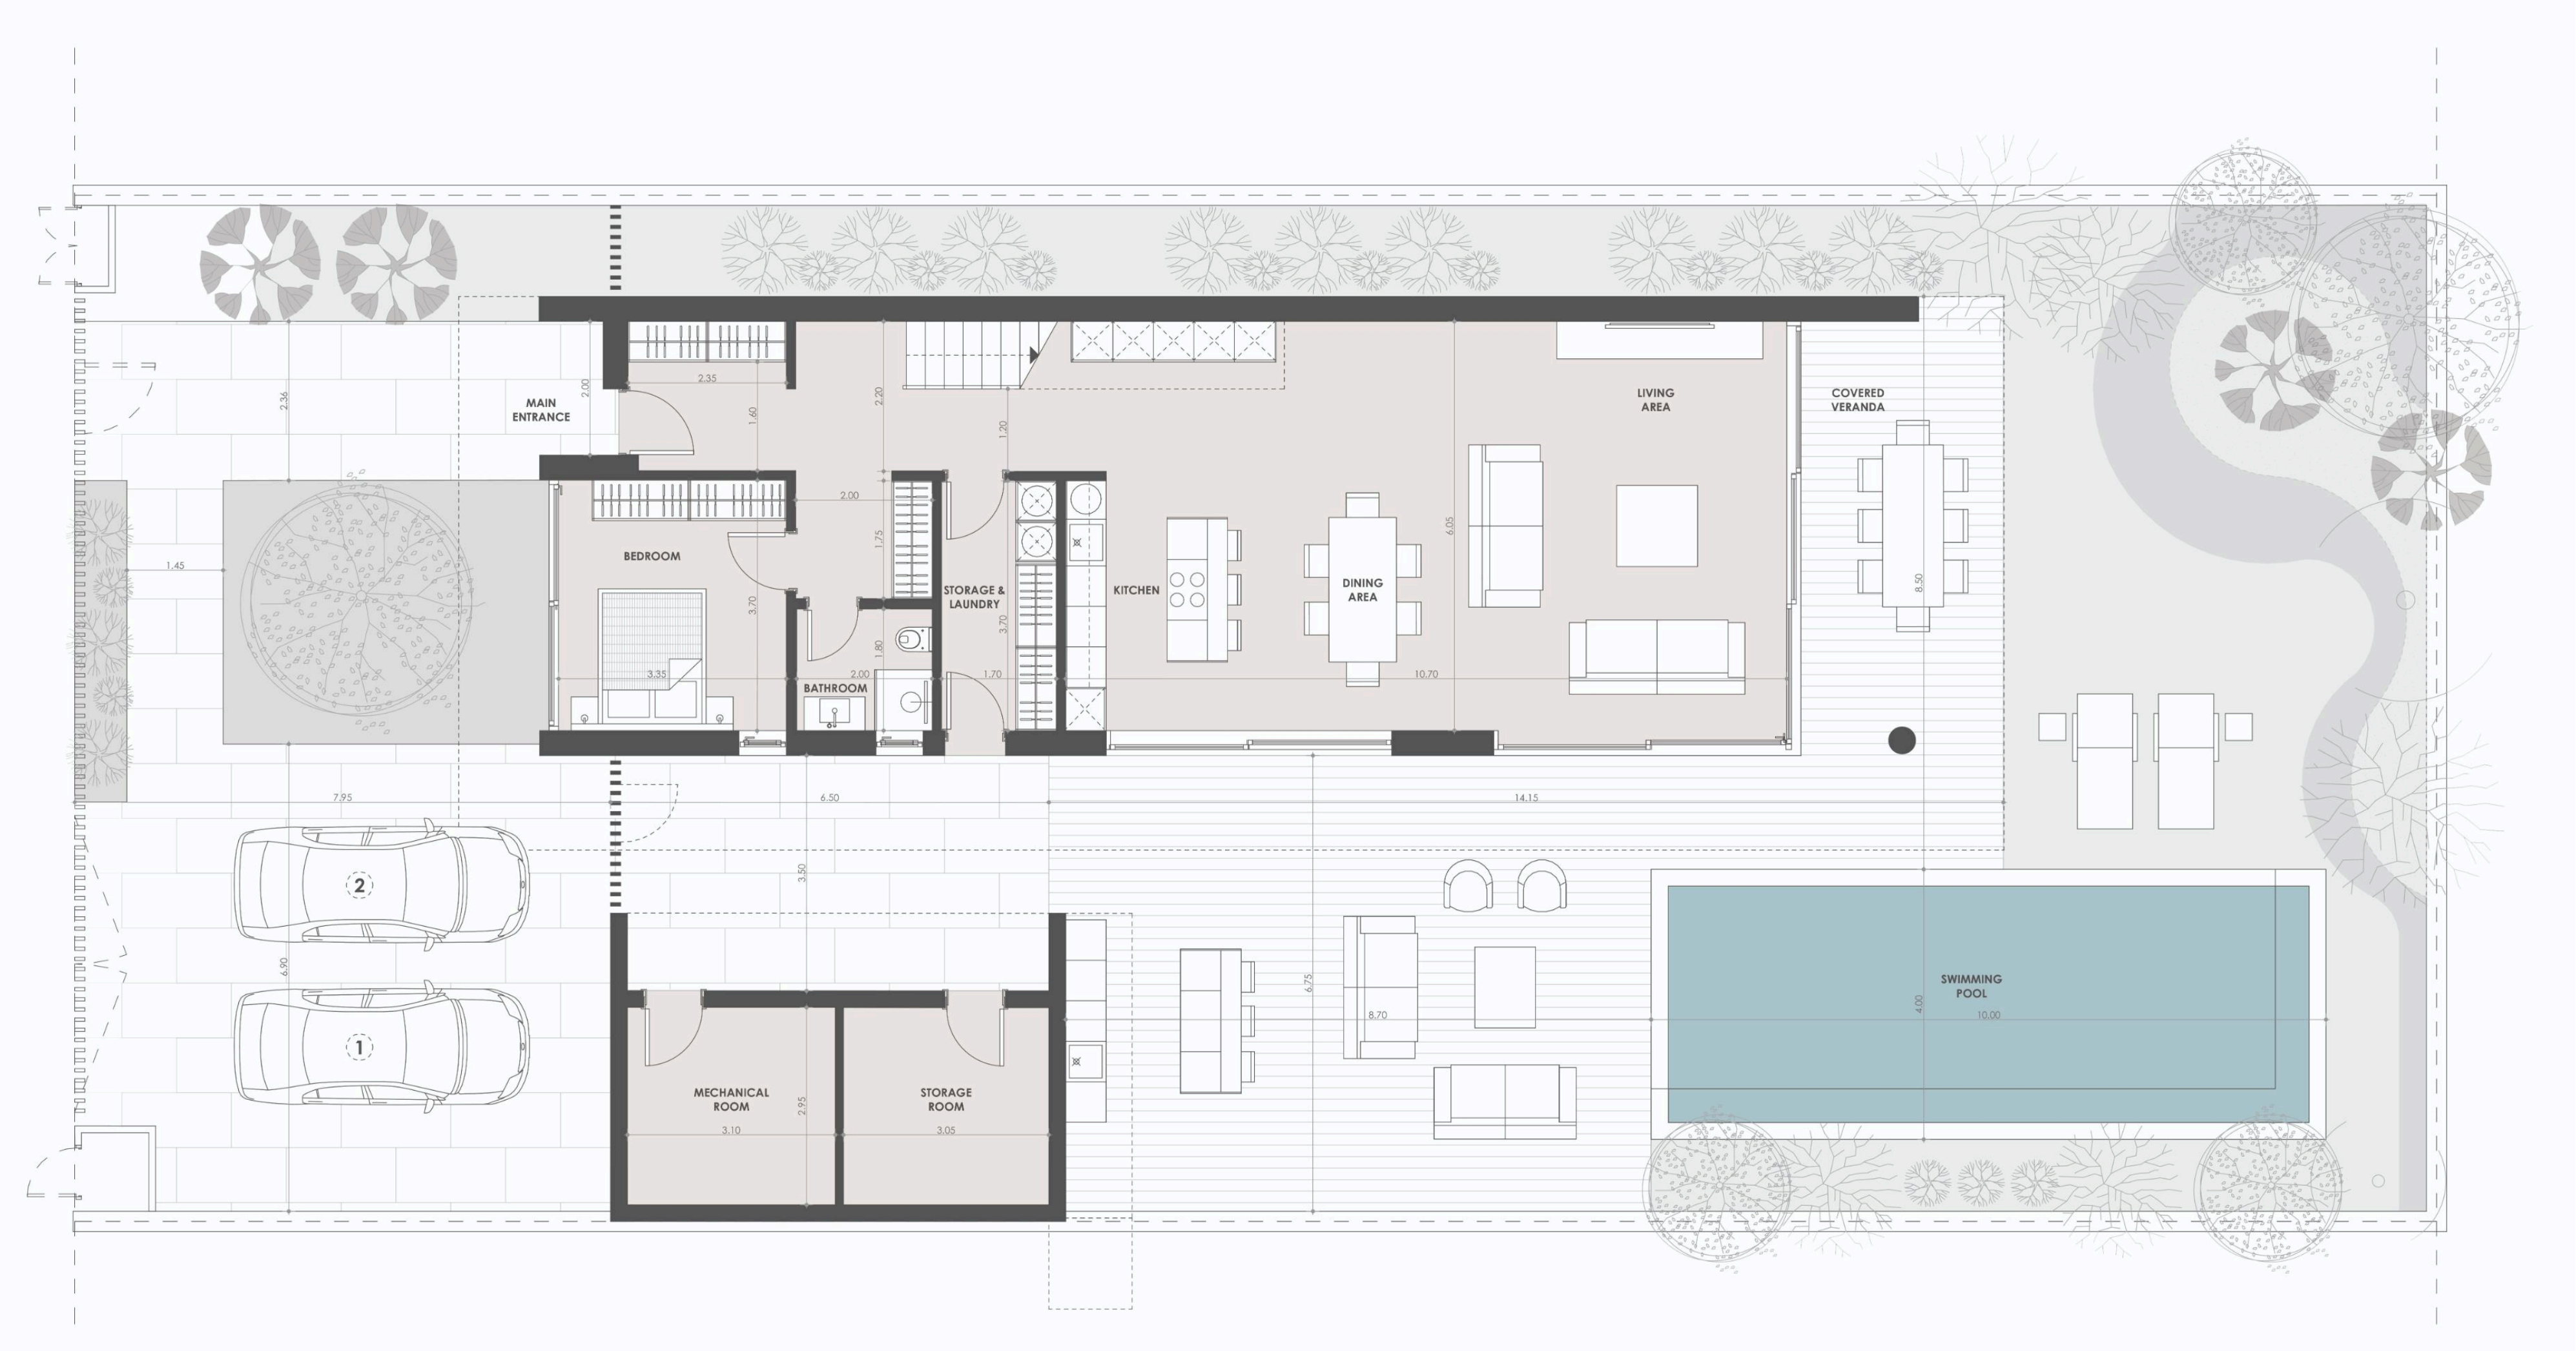

5 bedrooms

302 m²

Internal	215 m ²
Covered verandas	87 m ²
Total covered	302 m²

GROUND FLOOR

VILLA A

5 bedrooms

302 m²

2ND FLOOR

Internal	215 m ²
Covered verandas	87 m ²
Total covered	302 m²

1ST FLOOR

VILLA B

6 bedrooms

397 m²

Internal	286 m ²
Covered verandas	111 m ²
Total covered	397 m²

GROUND FLOOR

VILLA B

 6 bedrooms

 397 m²

2ND FLOOR

Internal	286 m ²
Covered verandas	111 m ²
Total covered	397 m²

1ST FLOOR

CONTACT US

Looking forward to telling you more

📞 +357 777 888 33