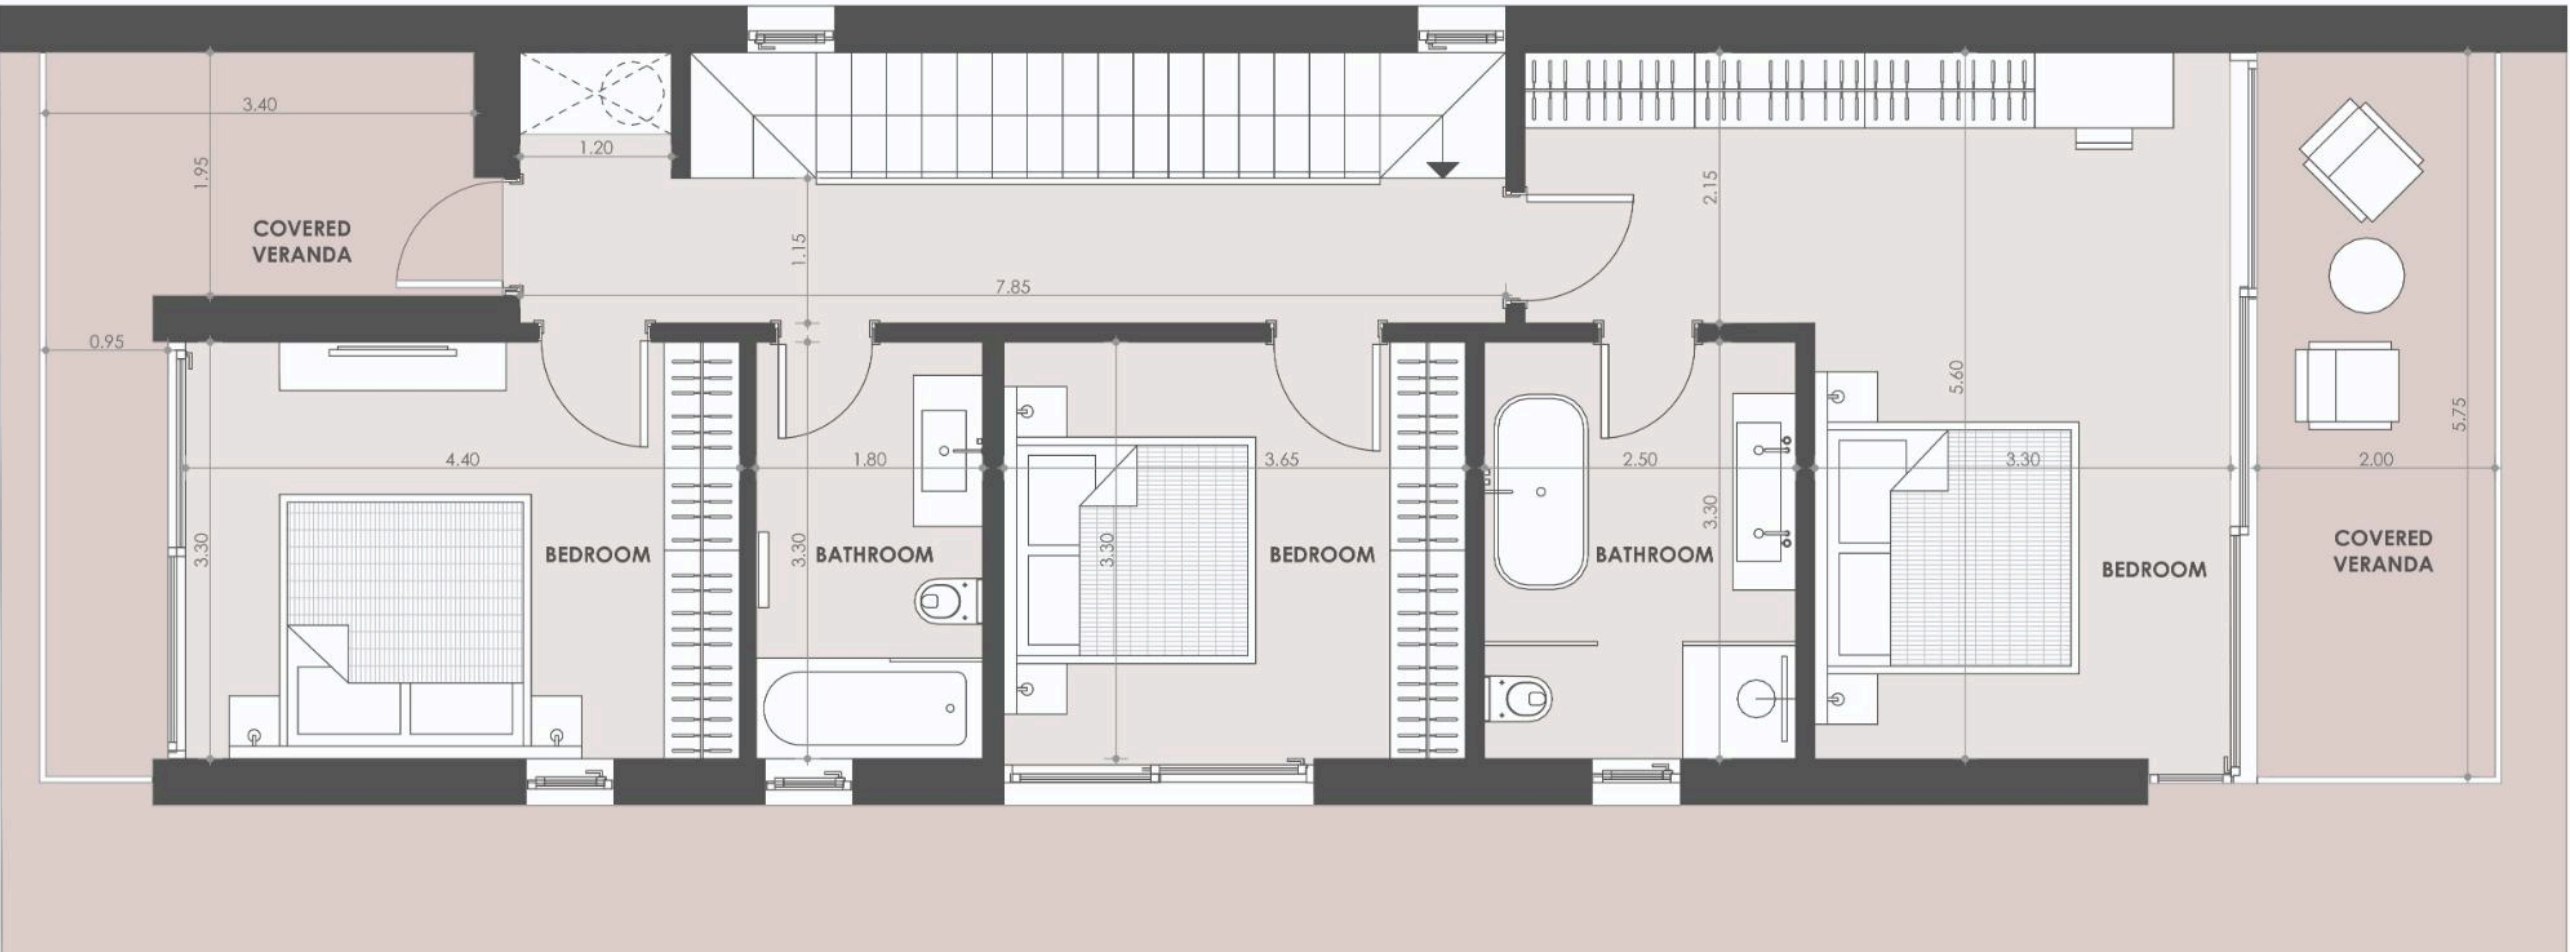

5 bedrooms

302 m²

Internal	215 m ²
Covered verandas	87 m ²
Total covered	302 m²

GROUND FLOOR

VILLA A

5 bedrooms

302 m²

2ND FLOOR

Internal	215 m ²
Covered verandas	87 m ²
Total covered	302 m²

1ST FLOOR

VILLA B

6 bedrooms

397 m²

Internal	286 m ²
Covered verandas	111 m ²
Total covered	397 m²

GROUND FLOOR

VILLA B

 6 bedrooms

 397 m²

2ND FLOOR

Internal	286 m ²
Covered verandas	111 m ²
Total covered	397 m²

1ST FLOOR

CONTACT US

Looking forward to telling you more

📞 +357 777 888 33