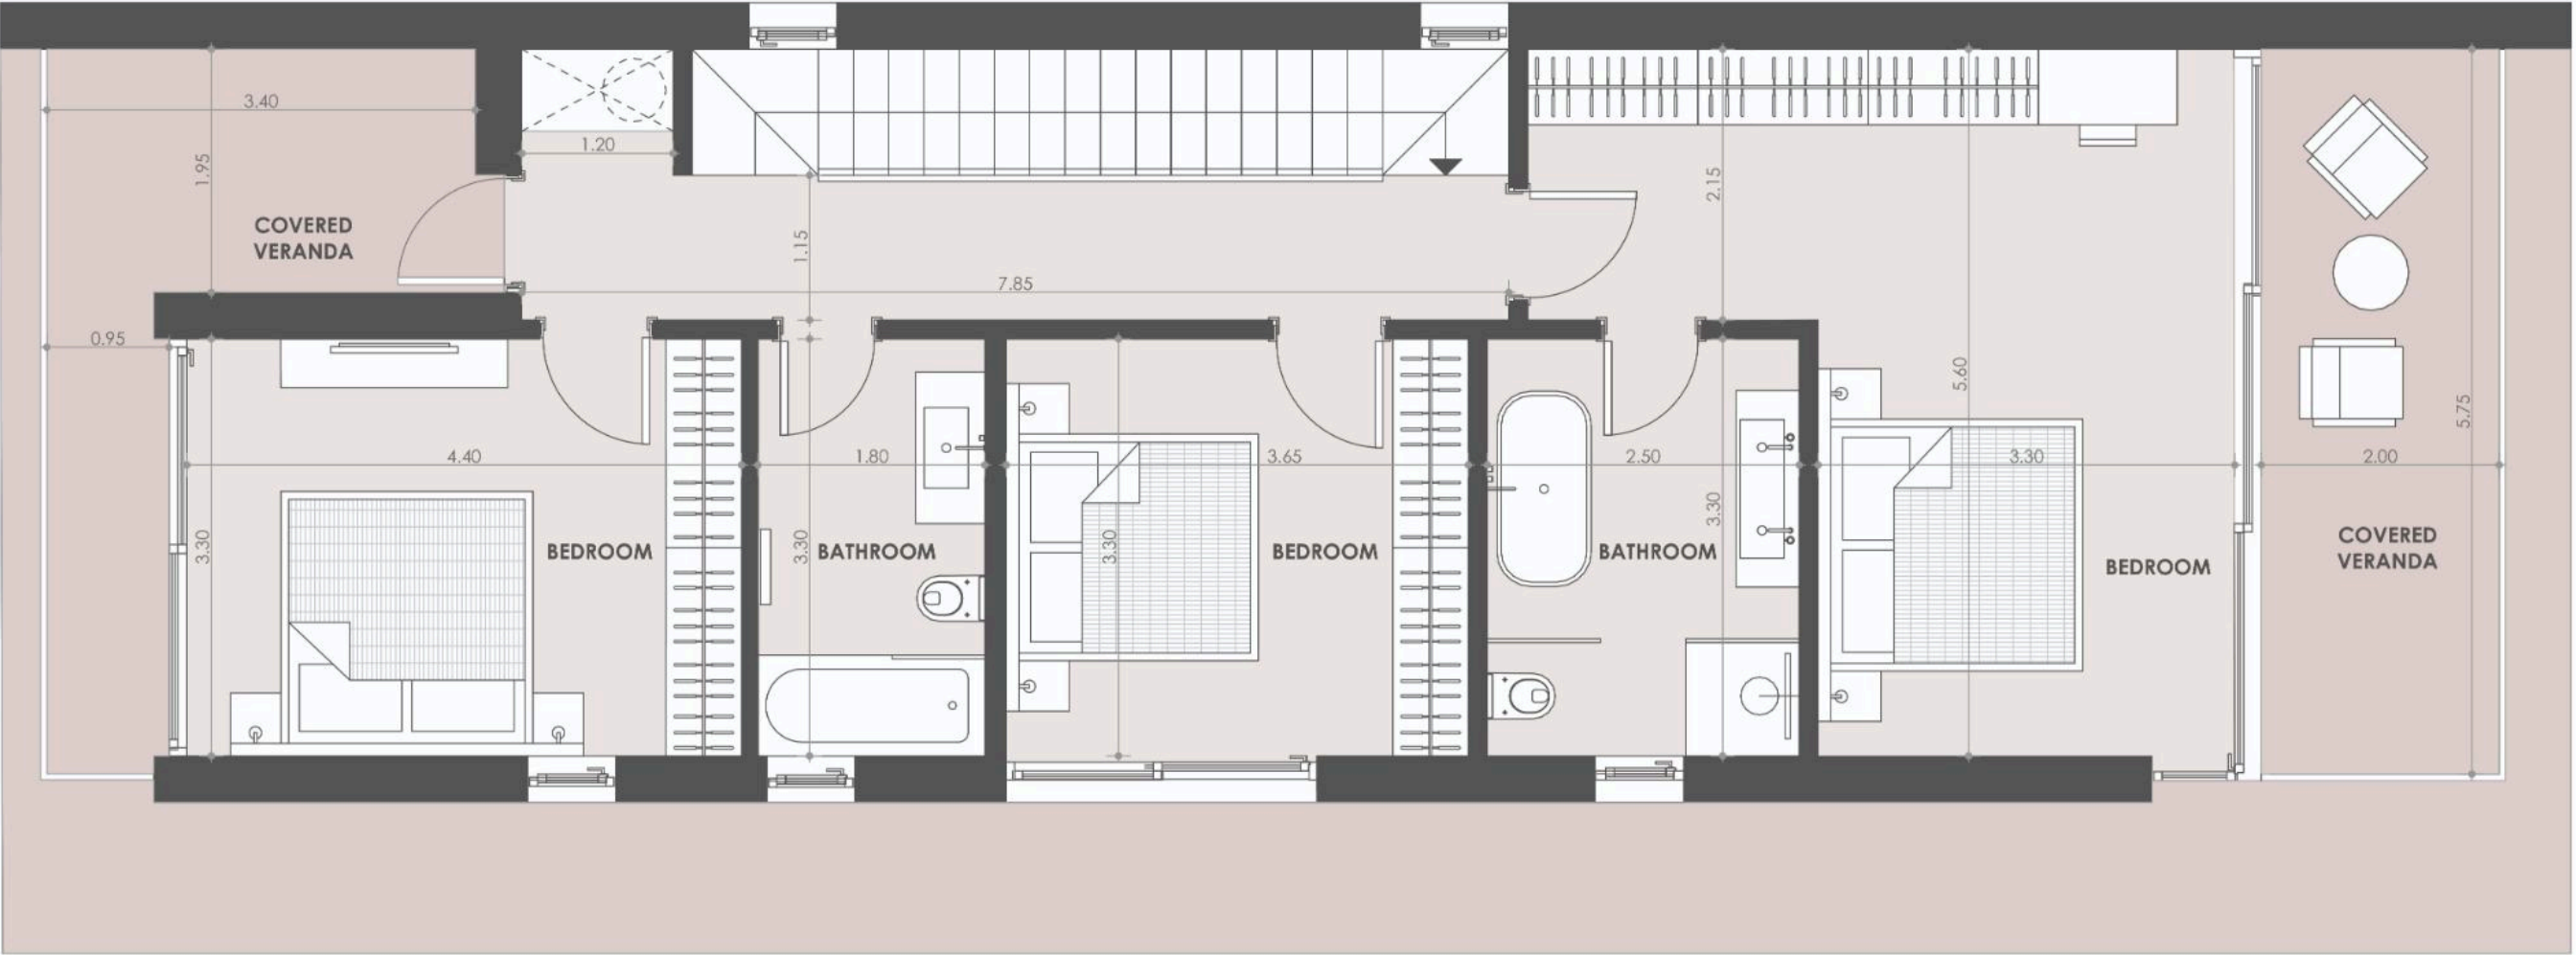

park

VILLAS & APARTMENTS

MASTER PLAN

VILLA A

 5 bedrooms

 302 m²

Internal	215 m ²
Covered verandas	87 m ²
Total covered	302 m²

GROUND FLOOR

VILLA A

 5 bedrooms

 302 m²

2ND FLOOR

Internal	215 m ²
Covered verandas	87 m ²
Total covered	302 m²

1ST FLOOR

VILLA B

 6 bedrooms

 397 m²

Internal	286 m ²
Covered verandas	111 m ²
Total covered	397 m²

GROUND FLOOR

VILLA B

 6 bedrooms

 397 m²

2ND FLOOR

Internal	286 m ²
Covered verandas	111 m ²
Total covered	397 m²